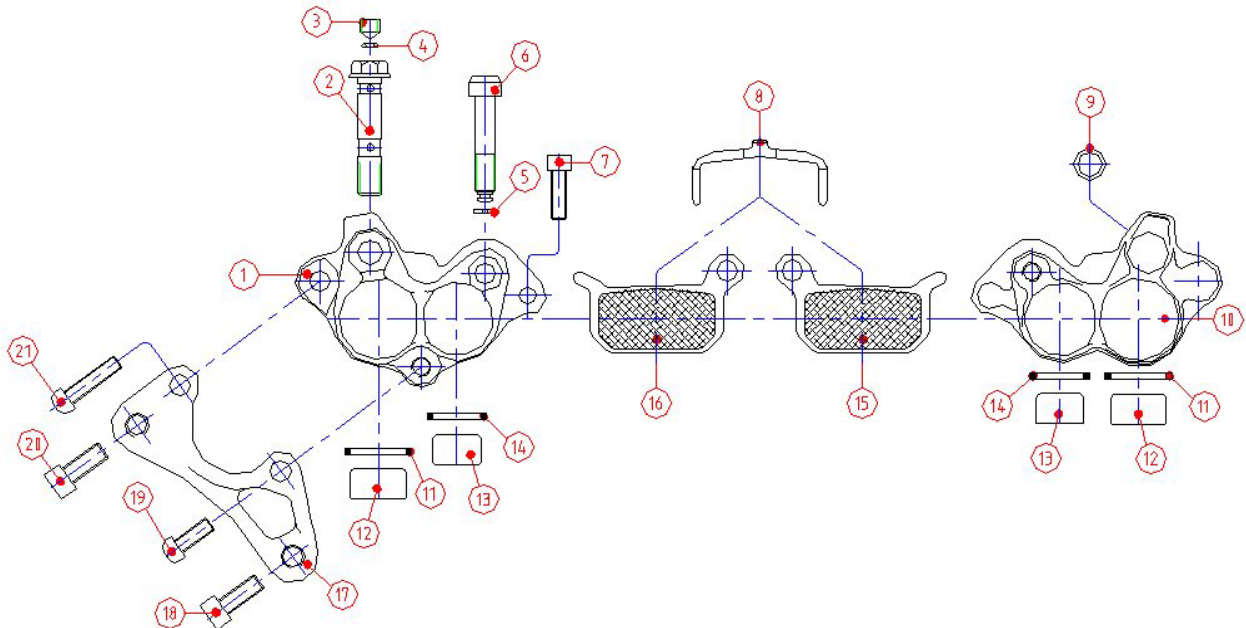

4Racing - CALIPER - PINZA

SPARE PARTS PRICE LIST – VALID as of September 1 2005
LISTINO PREZZI RICAMBI – EMESSO il 1 Settembre 2005

Description Descrizione	Position Posizione	Code Codice
4-Racing caliper (without adaptor) Pinza 4-Racing (senza adatt.)	All the parts	FD10030-10
Screws / OR kit - Kit viti OR 2002	2-3-4-6-7-9-18-20	FD40032-10
Bleeding screw kit - Kit sfiato aria		FD40023-10
Organic Brake pads kit Kit pastiglie organiche	5-15-16	FD40055-10
Piston kit (2 pcs) - Kit pistoni	11-12-13-14	FD40025-10
Front caliper IS adaptor kit (Ø185) Adattatore anteriore IS (Ø185)	17-19-21	FD40026-10
Rear caliper IS adaptor kit (Ø160) Adattatore posteriore IS (Ø160)	17-19-21	FD40027-10
Front caliper IS adaptor kit (Ø160) Adattatore anteriore IS (Ø 160)	17-19-21	FD40037-10
Front Manitou adaptor kit (Ø185) Adattatore per forcella Manitou (Ø185)	17-19-21	FD40028-10
Front Boxxer adaptor kit (Ø185) Adattatore per forcella Boxxer (Ø185)	17-19-21	FD40029-10
Caliper IS adapt. kit (rear Ø185, fr. Ø205) Adattatore (post. Ø 185, ant. Ø205)	17-19-21	FD40036-10
Front Manitou adaptor kit (Ø205) Adattatore per forcella Manitou (Ø205)	17-19-21	FD40044-10
Front Boxxer adaptor kit (Ø205) Adattatore per forcella Boxxer (Ø205)	17-19-21	FD40043-10
Rear adaptor kit (Ø205) Adattatore posteriore (Ø205)	17-19-21	FD40051-10
Pads spring - Molla ric. pastiglie	8	FD-M023-00
OR Kit (pump/caliper/tube) Kit OR	All the brake kit's snap rings	FD40035-10