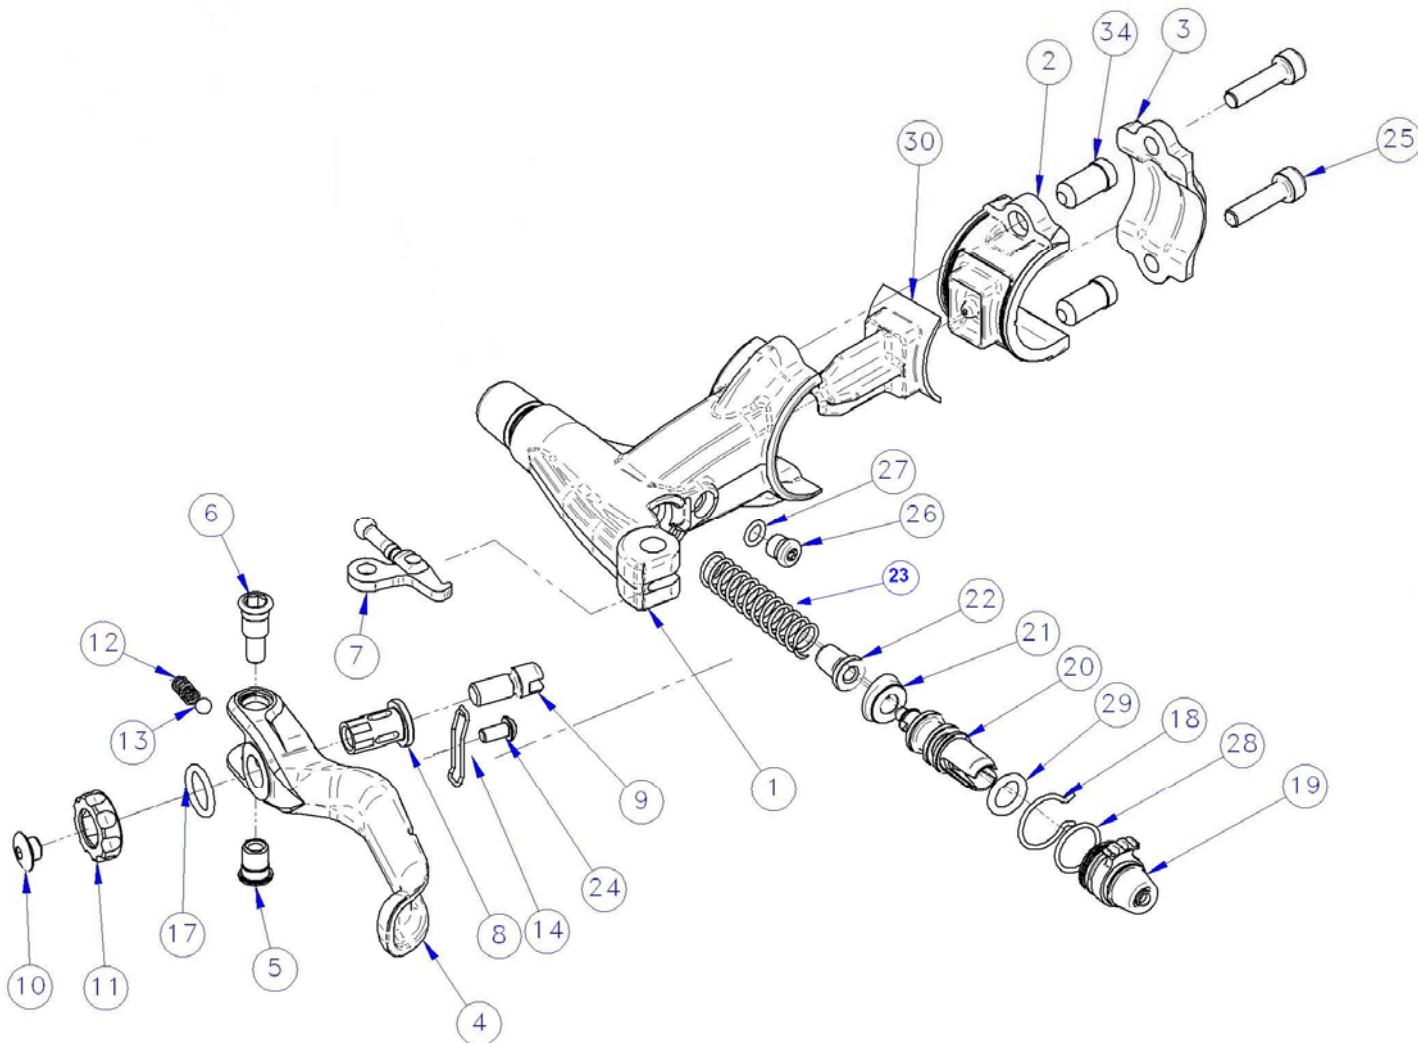

**MEGA** - MEGA CALIPER – PINZA MEGA

SPARE PARTS PRICE LIST – VALID as of September 1 2007  
 LISTINO PREZZI RICAMBI – EMESSO il 1 Settembre 2007

Description Descrizione	Position Posizione	Code Codice
Mega Complete caliper Pinza completa Mega	All the parts	FD50099-00
Left caliper body Corpo pinza sinistro	1	FD-C151-27
Right caliper body Corpo pinza destro	2	FD-C152-27
Screws kit Kit viti	3(2 Pcs.)-5-9-11-12	FD40115-10
Piston kit (2 pcs) Kit pistoni (2 pz)	6(2 Pcs.)-13(2 Pcs.)-(grease/grasso)	FD40114-10
ORing Kit Kit OR	10-13(2 Pcs.)-7	FD40113-10
Sintered brake pads kit "Mega/The one" (BOX) Kit pastiglie sinterizzate "Mega/The one" (CONFEZ.)	4(2 Pcs.)-8	FD40103-10
Screw pads Seeger Kit (50 pcs) Kit seeger perno pastiglie (50 pz.)	11 (50 pcs)	FD40083-10

# THE ONE - THE ONE PUMP - POMPA THE ONE

SPARE PARTS PRICE LIST – VALID as of September 1 2007  
LISTINO PREZZI RICAMBI – EMESSO il 1 Settembre 2007

Description Descrizione	Position Posizione	Code Codice
The One Complete pump Pompa completa The One	All the parts	FD50634-00
The One Complete Body pump Corpo pompa completa The One	1-2-30-34(2 Pcs.)	FD40109-20
“Standard” Brake lever Kit Kit Leva freno “Profilo Alto”	4-5-6	FD40111-20
“DH” Brake lever Kit Kit Leva freno “Profilo Basso”	4-5-6	FD40112-20
Lever adjustment kit Kit regolazione leva	8-9-10-11-12-13-14-17-24	FD40110-20
Piston kit Kit pistone	20-21-22-23-29	FD40106-20
F.c.s. Adjustment kit Kit regolazione F.c.s.	18-19-28	FD40108-20
Screw reservoir kit Kit vite serbatoio	26-27	FD40049-20
Pump clamp and screws Collarino pompa con viti	3-25(2 Pcs.)	FD40107-20