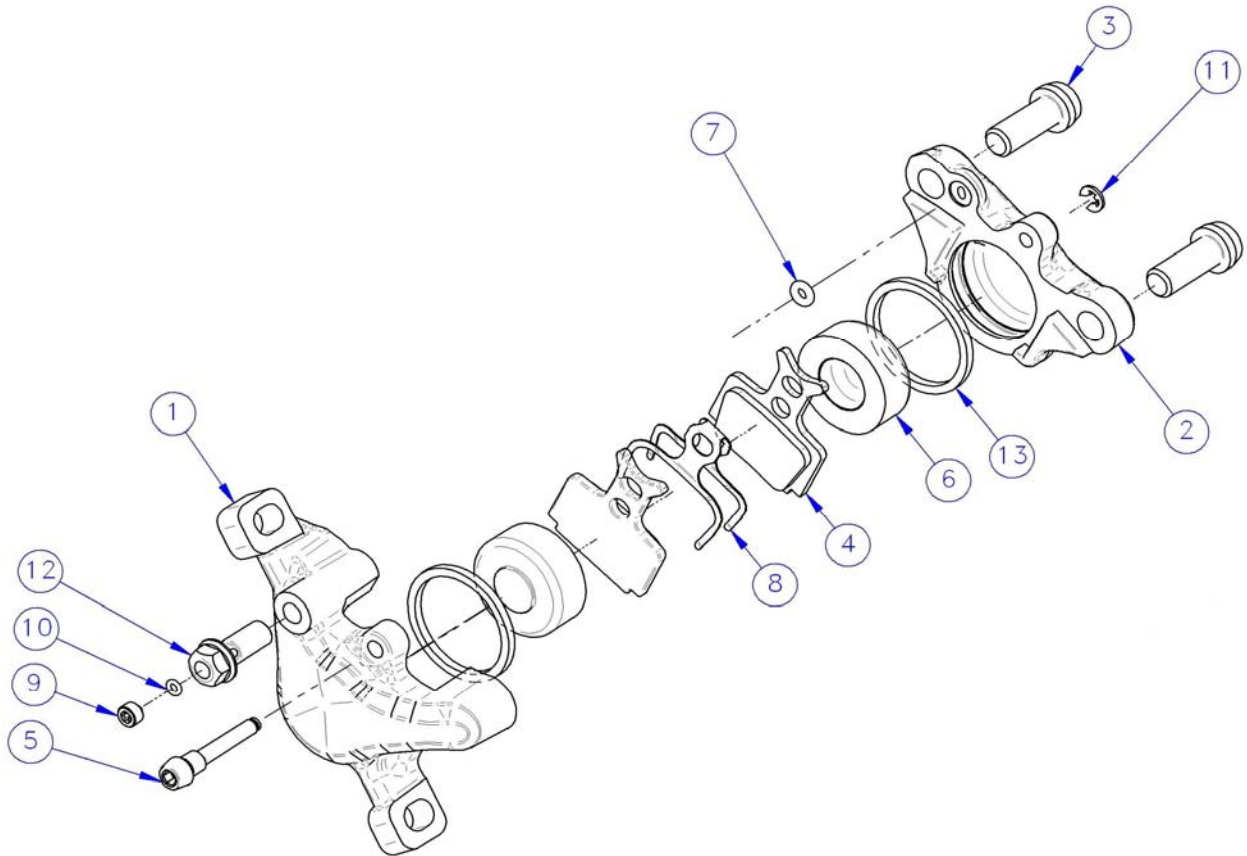

MEGA - MEGA CALIPER – PINZA MEGA

SPARE PARTS PRICE LIST – VALID as of September 1 2007
LISTINO PREZZI RICAMBI – EMESSO il 1 Settembre 2007

Description Descrizione	Position Posizione	Code Codice
Mega Complete caliper Pinza completa Mega	All the parts	FD50099-00
Left caliper body Corpo pinza sinistro	1	FD-C151-27
Right caliper body Corpo pinza destro	2	FD-C152-27
Screws kit Kit viti	3(2 Pcs.)-5-9-11-12	FD40115-10
Piston kit (2 pcs) Kit pistoni (2 pz)	6(2 Pcs.)-13(2 Pcs.)-(grease/grasso)	FD40114-10
ORing Kit Kit OR	10-13(2 Pcs.)-7	FD40113-10
Sintered brake pads kit "Mega/The one" (BOX) Kit pastiglie sinterizzate "Mega/The one" (CONFEZ.)	4(2 Pcs.)-8	FD40103-10
Screw pads Seeger Kit (50 pcs) Kit seeger perno pastiglie (50 pz.)	11 (50 pcs)	FD40083-10