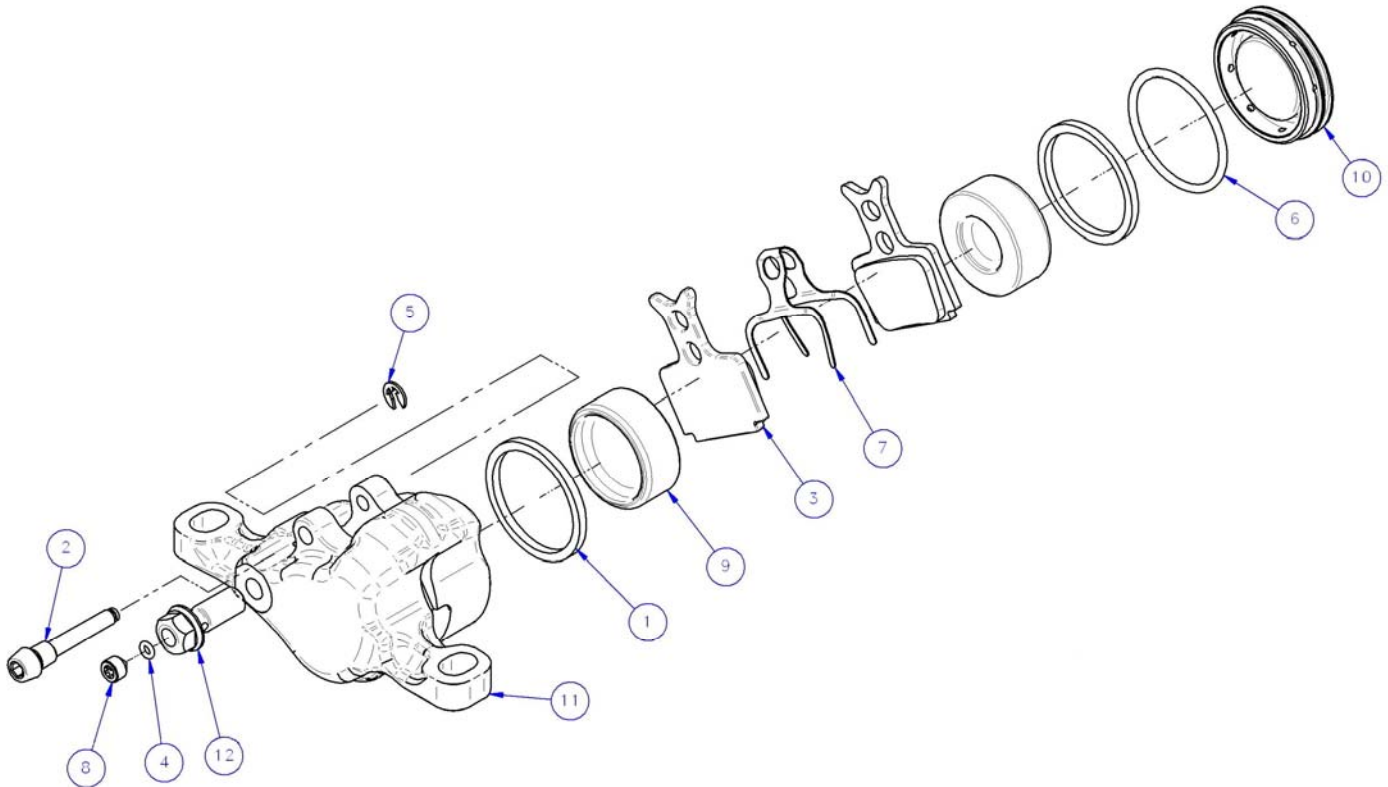

# THE ONE - THE ONE PUMP - POMPA THE ONE

SPARE PARTS PRICE LIST – VALID as of September 1 2007  
LISTINO PREZZI RICAMBI – EMESSO il 1 Settembre 2007

Description Descrizione	Position Posizione	Code Codice
The One Complete pump Pompa completa The One	All the parts	FD50634-00
The One Complete Body pump Corpo pompa completa The One	1-2-30-34(2 Pcs.)	FD40109-20
“Standard” Brake lever Kit Kit Leva freno “Profilo Alto”	4-5-6	FD40111-20
“DH” Brake lever Kit Kit Leva freno “Profilo Basso”	4-5-6	FD40112-20
Lever adjustment kit Kit regolazione leva	8-9-10-11-12-13-14-17-24	FD40110-20
Piston kit Kit pistone	20-21-22-23-29	FD40106-20
F.c.s. Adjustment kit Kit regolazione F.c.s.	18-19-28	FD40108-20
Screw reservoir kit Kit vite serbatoio	26-27	FD40049-20
Pump clamp and screws Collarino pompa con viti	3-25(2 Pcs.)	FD40107-20

# THE ONE - THE ONE CALIPER – PINZA THE ONE

SPARE PARTS PRICE LIST – VALID as of September 1 2007  
LISTINO PREZZI RICAMBI – EMESSO il 1 Settembre 2007

Description Descrizione	Position Posizione	Code Codice
The One Complete caliper Pinza completa The One	All the parts	FD50100-00
Screws kit Kit viti	3(2 Pcs.)-5-9-11-12	FD40116-10
Piston kit (2 pcs) Kit pistoni (2 pz)	6(2 Pcs.)-13(2 Pcs.)- (grease/grasso)	FD40118-10
ORing Kit Kit OR	10-13(2 Pcs.)-7	FD40117-10
Sintered brake pads kit "Mega/The one" (BOX) Kit pastiglie sinterizzate "Mega/The one" (CONFEZ.)	4(2 Pcs.)-8	FD40103-10
Screw pads Seeger Kit (50 pcs) Kit seeger perno pastiglie (50 pz.)	11 (50 pcs)	FD40083-10