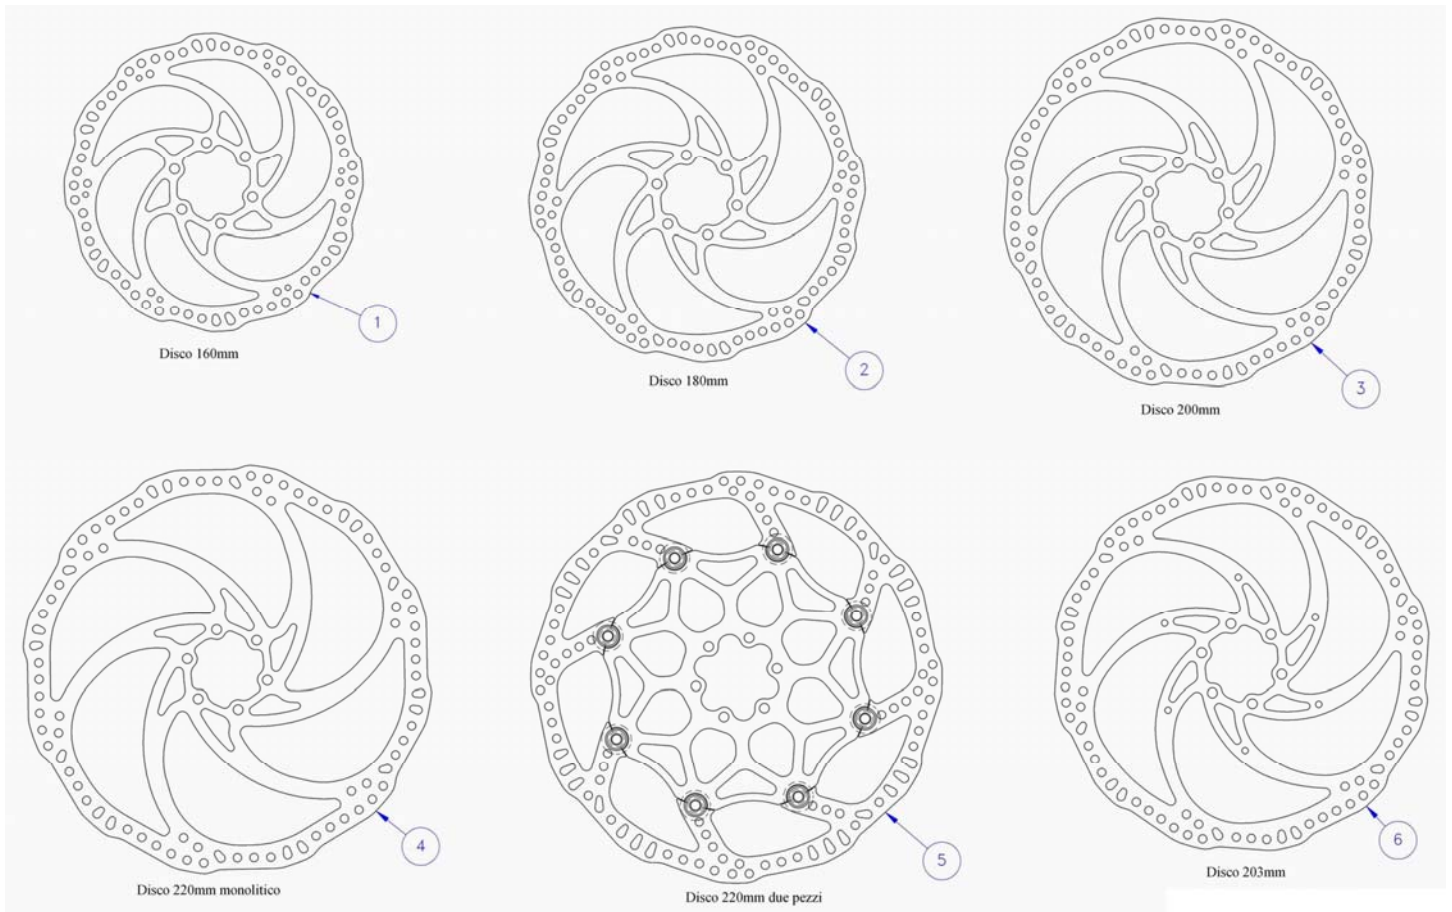

ORO/MEGA/THE ONE - DISCS - DISCHI

SPARE PARTS PRICE LIST – VALID as of September 1 2007
LISTINO PREZZI RICAMBI – EMESSO il 1 Settembre 2007

Description Descrizione	Position Posizione	Code Codice
Disc Ø160mm - 6 bolt Disco Ø160 - 6 Fori	1	FD50691-00
Disc Ø180mm - 6 bolt Disco Ø180 - 6 Fori	2	FD50692-00
Disc Ø200mm - 6 bolt Disco Ø200 - 6 Fori	3	FD50693-00
Disc Ø220mm - 6 bolt (Solid) Disco Ø220 - 6 Fori (Monolitico)	4	FD50694-00
Disc Ø220mm - 6 bolt (Al.carrier) Disco Ø220 - 6 Fori (Interno alluminio)	5	FD50690-00
Disc Ø203mm - 6 bolt Disco Ø203 - 6 Fori	6	FD50695-00
Disc screws kit (6 pcs.) Kit viti disco (6 pz.)	--	FD40001-50
(Titanium) Disc screws kit (6 pcs.) Kit viti disco in titanio (6 pz.)	--	FD40002-50